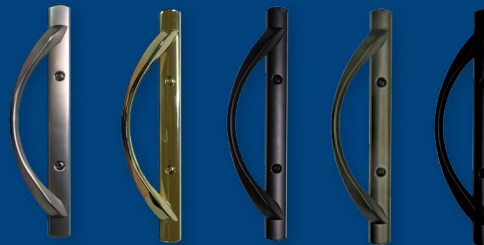

OPTIONAL PLATED HANDLES

Brass Bronze Antique Brass Black*

* Plated Black Patio Door Handle is standard on Patio Doors with Black Interior.