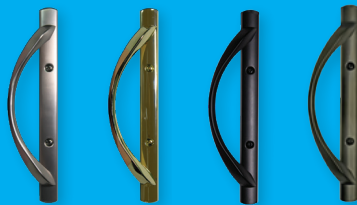

OPTIONAL HANDLES

Satin Nickel Brass Bronze Antique Brass