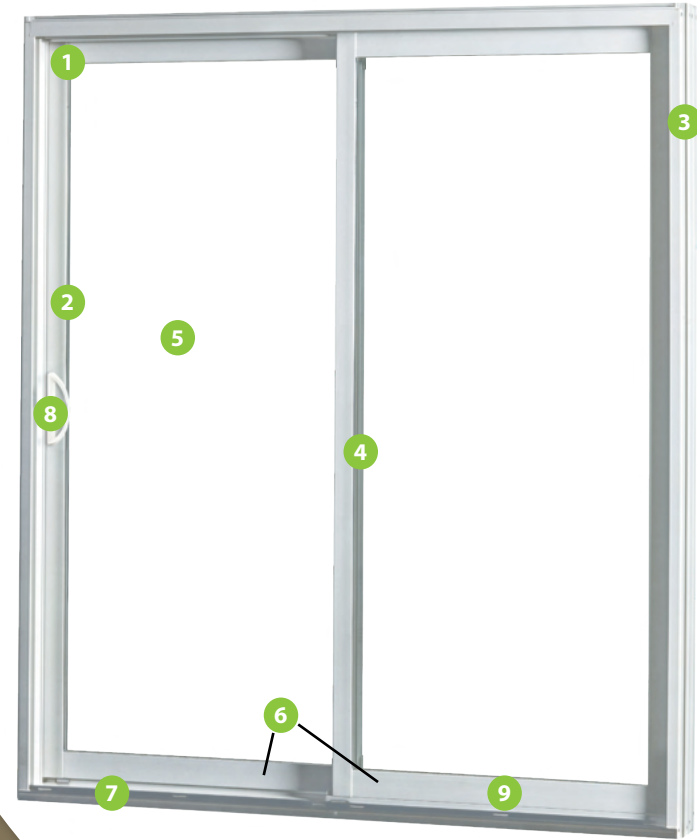

7700

FEATURES

- 1 The superior Fusion-welded sash panels** reduce the opportunity for air and water.
- 2 Galvanized Reinforced Steel Sash Profiles** Adds strength and rigidity.
- 3 Chambered Rails** Reduces thermal exchange and increases insulation values – without adding costly, less recyclable insulating material. *Not shown.*
- 4 Sound Control** Multiple weatherstripping help block most outside noise.
- 5 Double-strength Tempered Safety Glass** 1" Insulating glass unit multiplies the overall performance.
- 6 Fixed & Mobile Panel Rails** Meet and interlock perfectly, making removal from the outside almost impossible.
- 7 Lower Sill Design** Provides safer entry and exit.
- 8 Multipoint Steel Locking Mechanism** Galvanized steel reinforcement provides optimum resistance to forced entry. *Not shown.*
- 9 Smooth / Quiet Operation** Patented dual-tandem nylon wheels on a raised rail protects the wheels from dirt and debris, minimizes friction and makes for a smoother operation. *Not shown.*

Heavy Duty Aluminum Screen Frame Reduces binding, creating effortless operation. *Not shown.*

**THE EASIEST DOORS TO
OPERATE IN THEIR CATEGORY.
IF NOT THE WORLD.**

OPERATING FORCE TEST

Try the Wincore® Patio Door Fingertip Test: